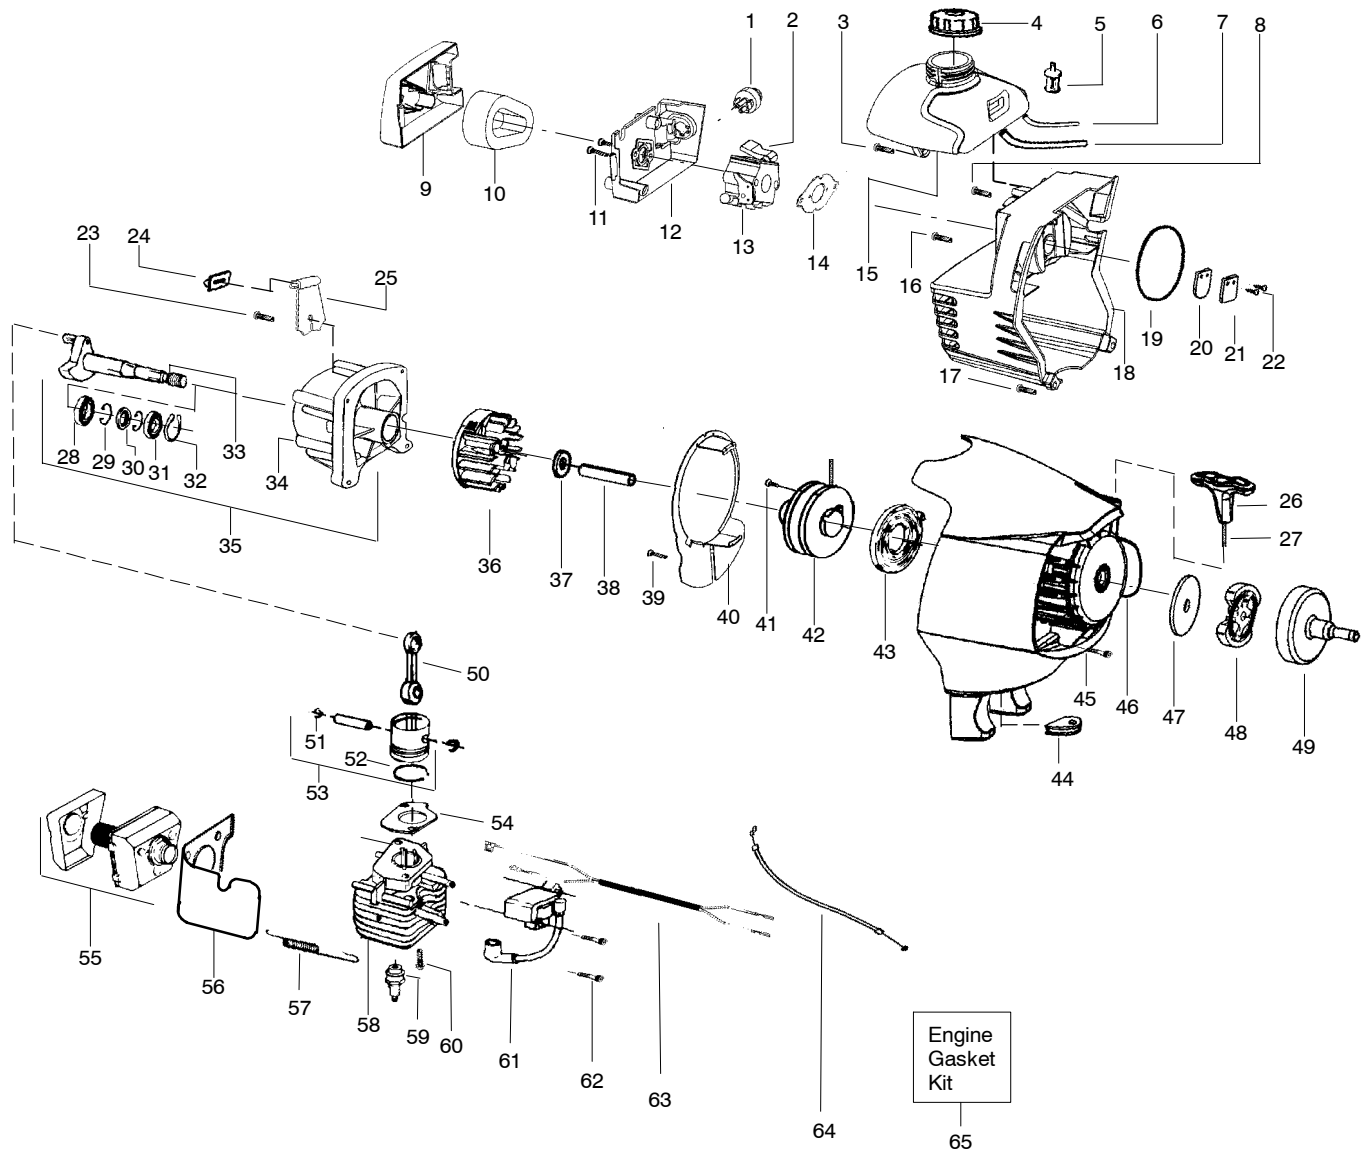

Ref.	Part No.	Description	Ref.	Part No.	Description	Ref.	Part No.	Description
1.	530047721	Bulb-purge	22.	530016064	Screw-reed valve	44.	530019182	Grommet
2.	530071717	Kit-Choke Lever	23.	530015875	Screw-tank retainer	45.	530015810	Screw-F/hsg
3.	530015843	Screw-tank	24.	530055492	Isolator-fuel tank	46.	530055248	Housing-Fan w/eyelet
4.	530049386	Assy-Fuel cap	25.	530054941	Ret.-fuel tank	47.	530094189	Washer-Clutch
5.	530095646	Assy-Fuel pick-up	26.	530054834	Handle-starter	48.	530055122	Assy.-Clutch
6.	530071404	Kit-Fuel line	27.	530071400	Kit-Rope	49.	530028799	Assy-Drum
7.	530069216	Kit-Fuel/Purge line	28.	530032103	Bearing-inner	50.	530010960	Assy-Connecting rod
8.	530015775	Screw	29.	530015787	Retainer	51.	530015162	Retainer-piston pin
9.	530054935	Cover-Air box	30.	530019158	Seal	52.	530025875	Ring-Piston
10.	530054946	Filter-Air	31.	530032102	Bearing-outer	53.	530069899	Kit-Piston
11.	530015849	Screw-carb.	32.	530015789	Retainer-crankshaft	54.	530071401	Gasket-Cylinder (kit)
12.	530054934	Box-Air	33.	530028807	Assy-crankshaft	55.	530069310	Kit-Muffler
13.	530071637	Kit-Assy-carb. (WT-628)	34.	530012514	Assy-crankcase	56.	530053346	Heat shield/air dam
(Note: Repair kits are not available for this carburetor)			35.	530071685	Assy-c'case/c'shaft (incl. 28-32,33,34)	57.	530036409	Spring-muffler
14.	530071401	Gasket-Carb. (kit)	36.	530071402	Kit-Flywheel Assy.	58.	530071582	Kit-Cylinder
15.	530055317	Assy-Fuel tank	37.	530016030	Washer	59.	952030249	Spark plug (RCJ-6Y)
16.	530015771	Screw-crankcase	38.	530055620	Spacer	60.	530001624	Bolt-Cylinder
17.	530015952	Screw-shrd to f/hsg.	39.	530015775	Screw-baffle	61.	530039218	Module-Ignition
18.	530056044	Shroud	40.	530056864	Plate-baffle	62.	530016357	Screw-module
19.	530071401	O-Ring-c/case (kit)	41.	530016391	Screw-rope	63.	530057238	Assy-Rear wire
20.	530027593	Valve-reed	42.	530071399	Kit-pulley (incl. #41)	64.	530054942	Assy-Throttle Cable
21.	530054596	Stop-reed	43.	530042086	Spring-starter	65.	530071401	Kit-Gasket (incl. 14,19,54)

✓ = NEW PART NUMBER FOR THIS IPL

★ = REFER TO THE SERVICE REFERENCE INDICATED FOR MORE INFORMATION. (LOCATED AT END OF IPL)